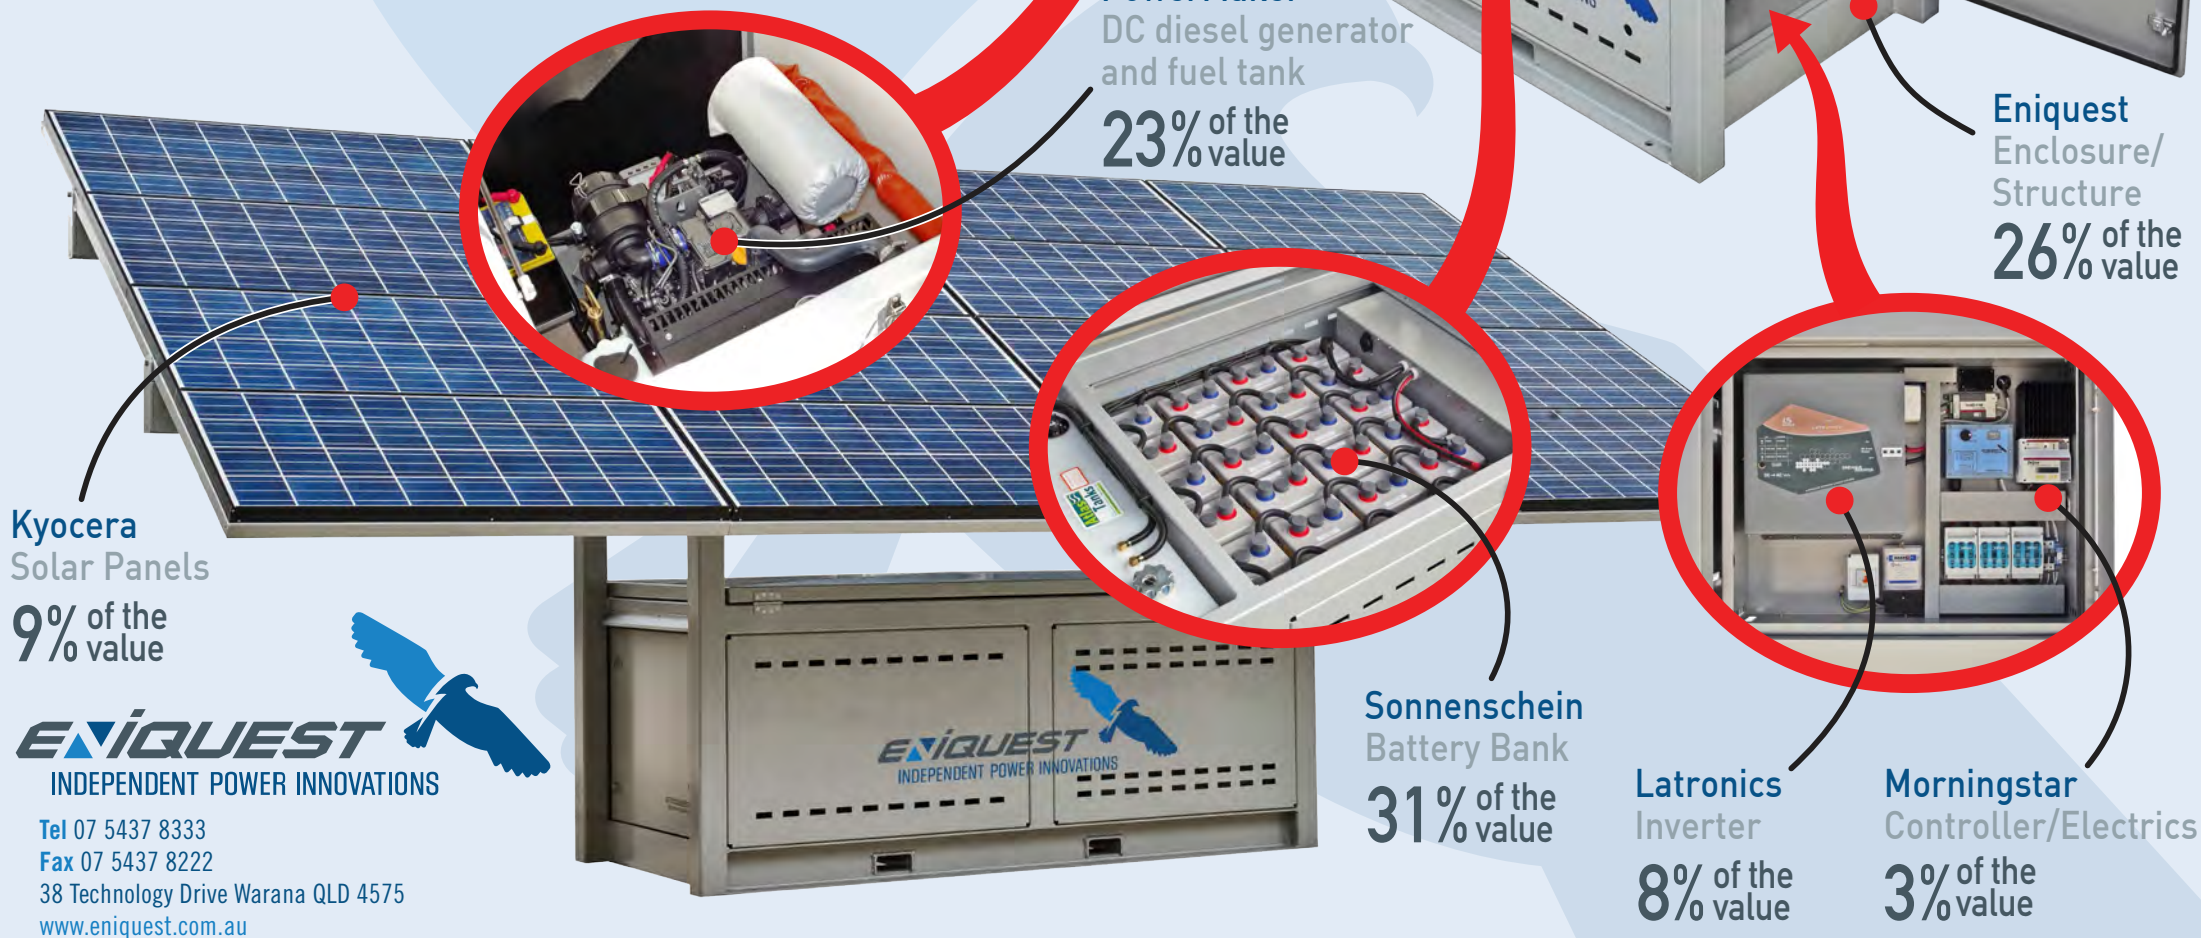

POWERMAKER HPP

Solar/diesel Hybrid Power Plant

Where is the value in an Enquest PowerMaker HPP?

A PowerMaker HPP is made up of high-quality components that are combined into a single package that is convenient to install, and easy to pick up and move if you ever need to. Just place it in a sunny spot and turn it on, and it provides reliable, clean, and low cost electrical power in all conditions – it's that simple!

And if you want to expand a PowerMaker HPP you can easily do so by adding more solar panels or other renewable energy sources.

You can see what's in a PowerMaker HPP, and the share of the value that's in each component: